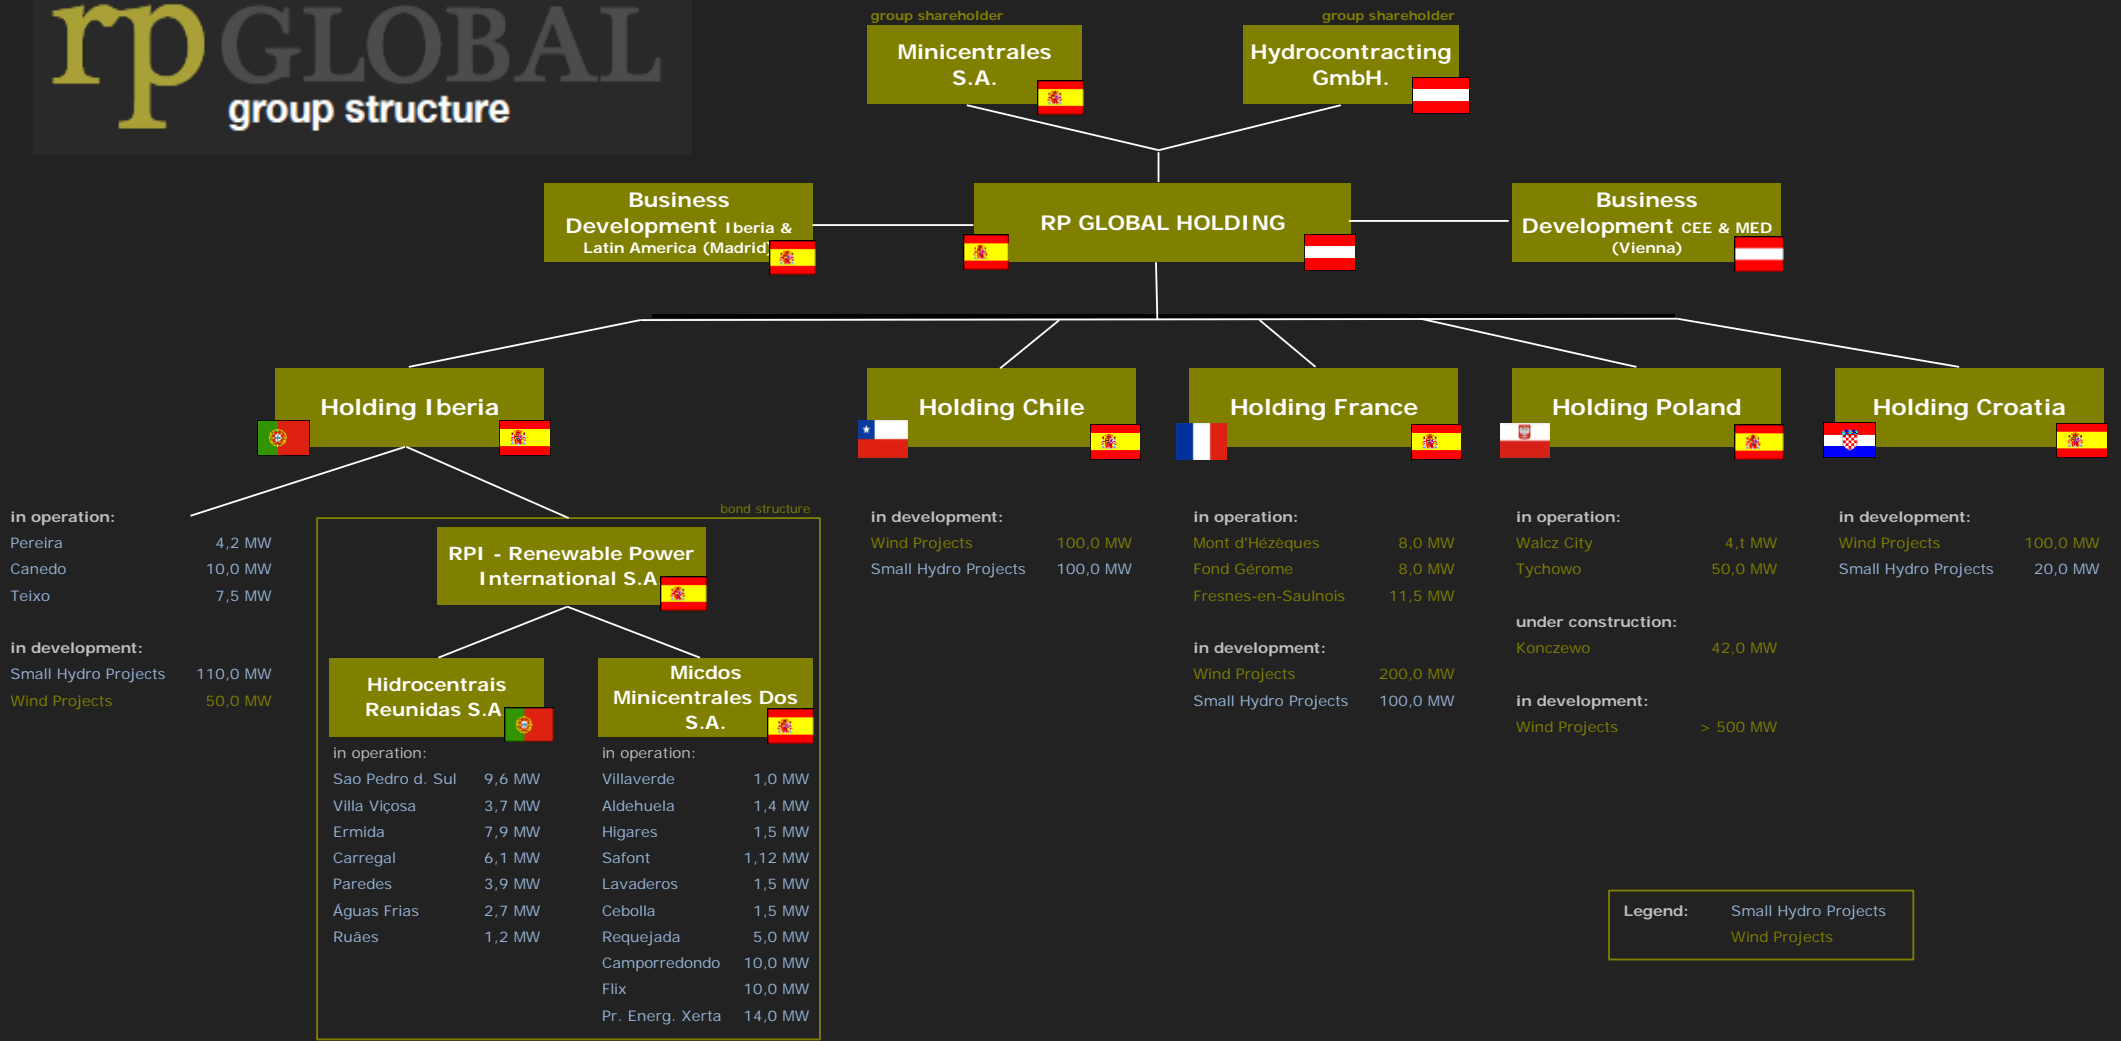

# rp GLOBAL group structure

**Legend:** Small Hydro Projects  
Wind Projects